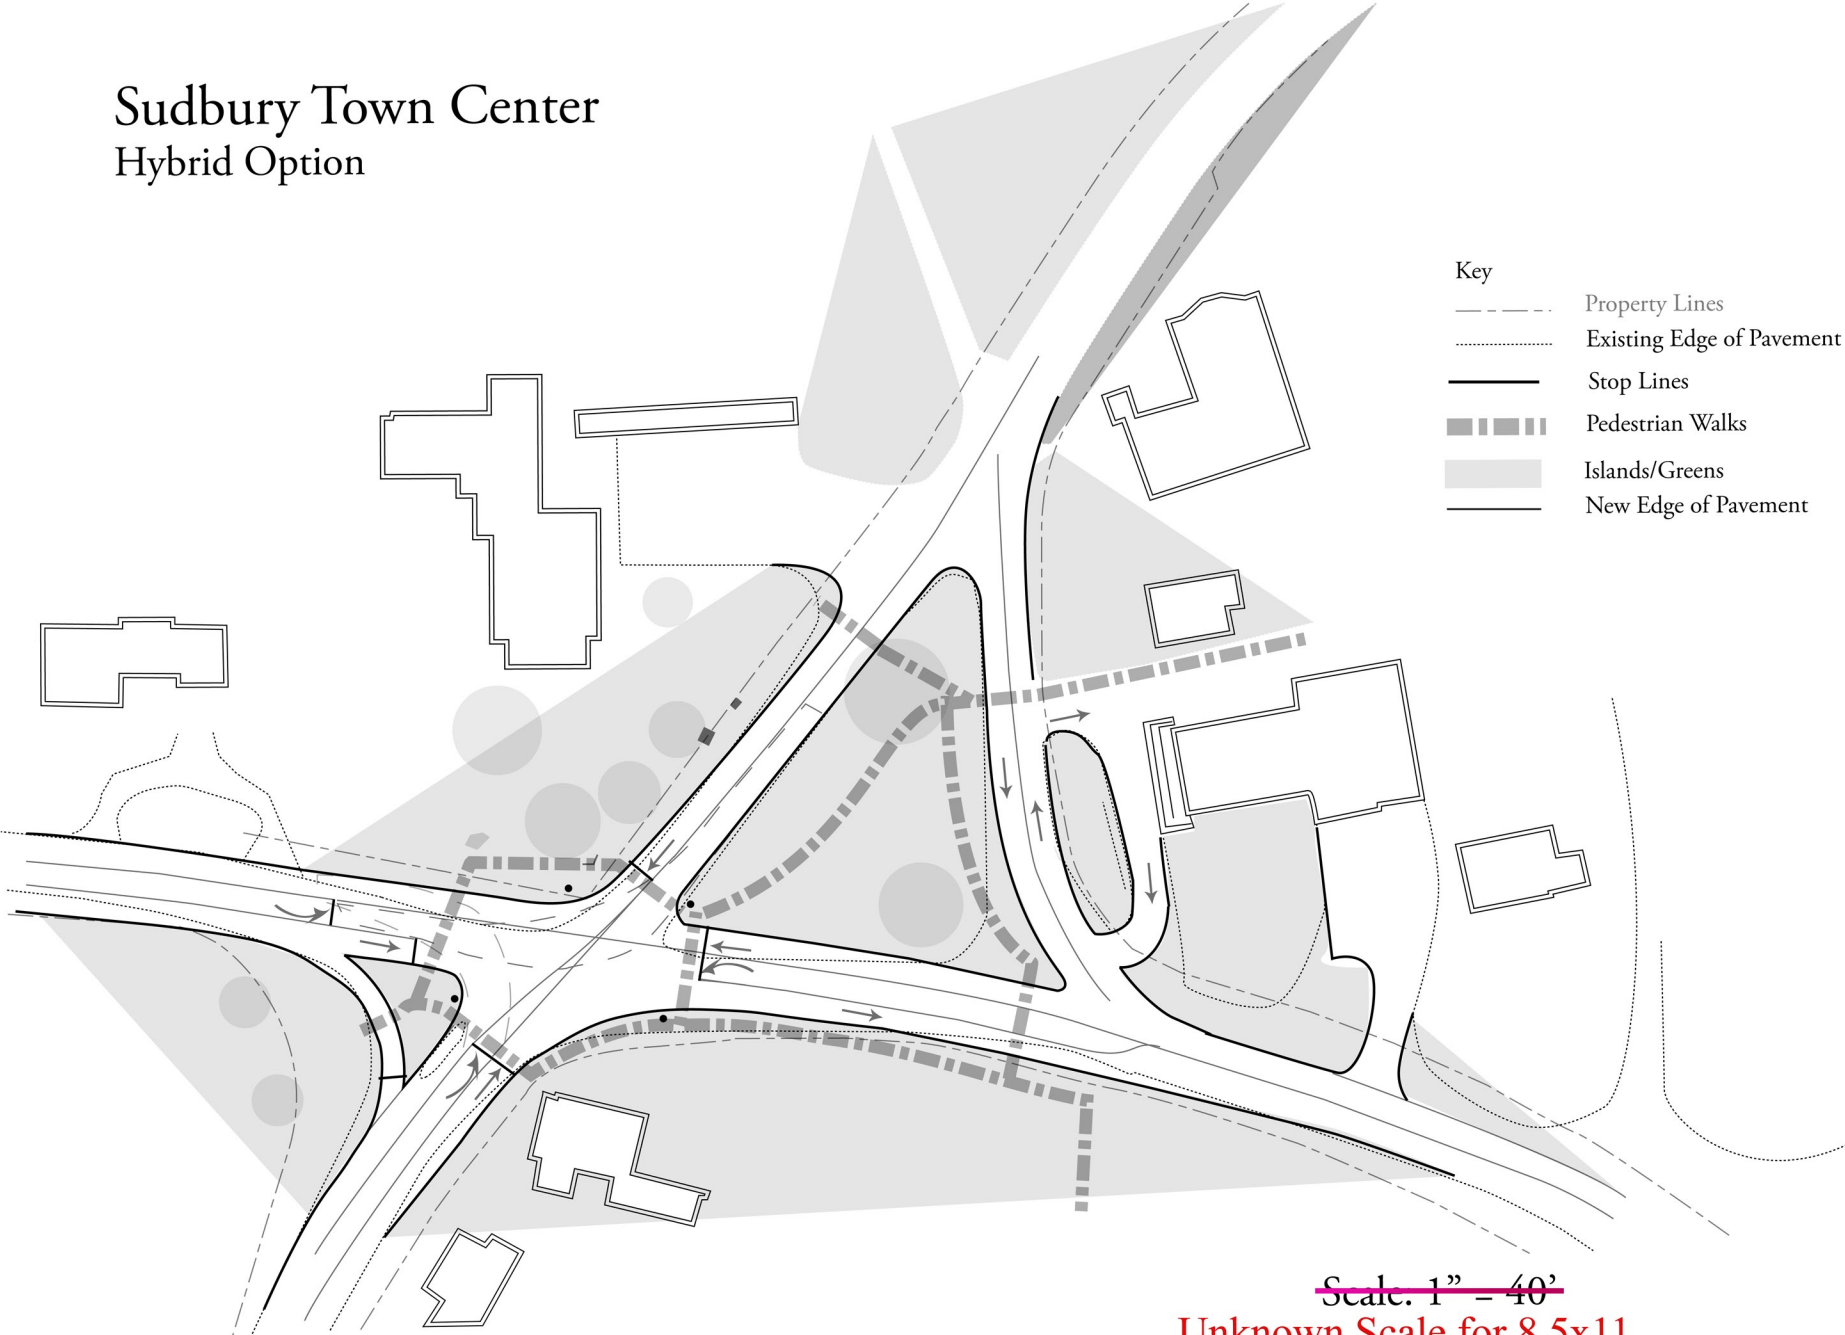

Sudbury Town Center Hybrid Option

- Key
- Property Lines
 - Existing Edge of Pavement
 - Stop Lines
 - Pedestrian Walks
 - Islands/Greens
 - New Edge of Pavement

~~Scale: 1" = 40'~~
Unknown Scale for 8.5x11